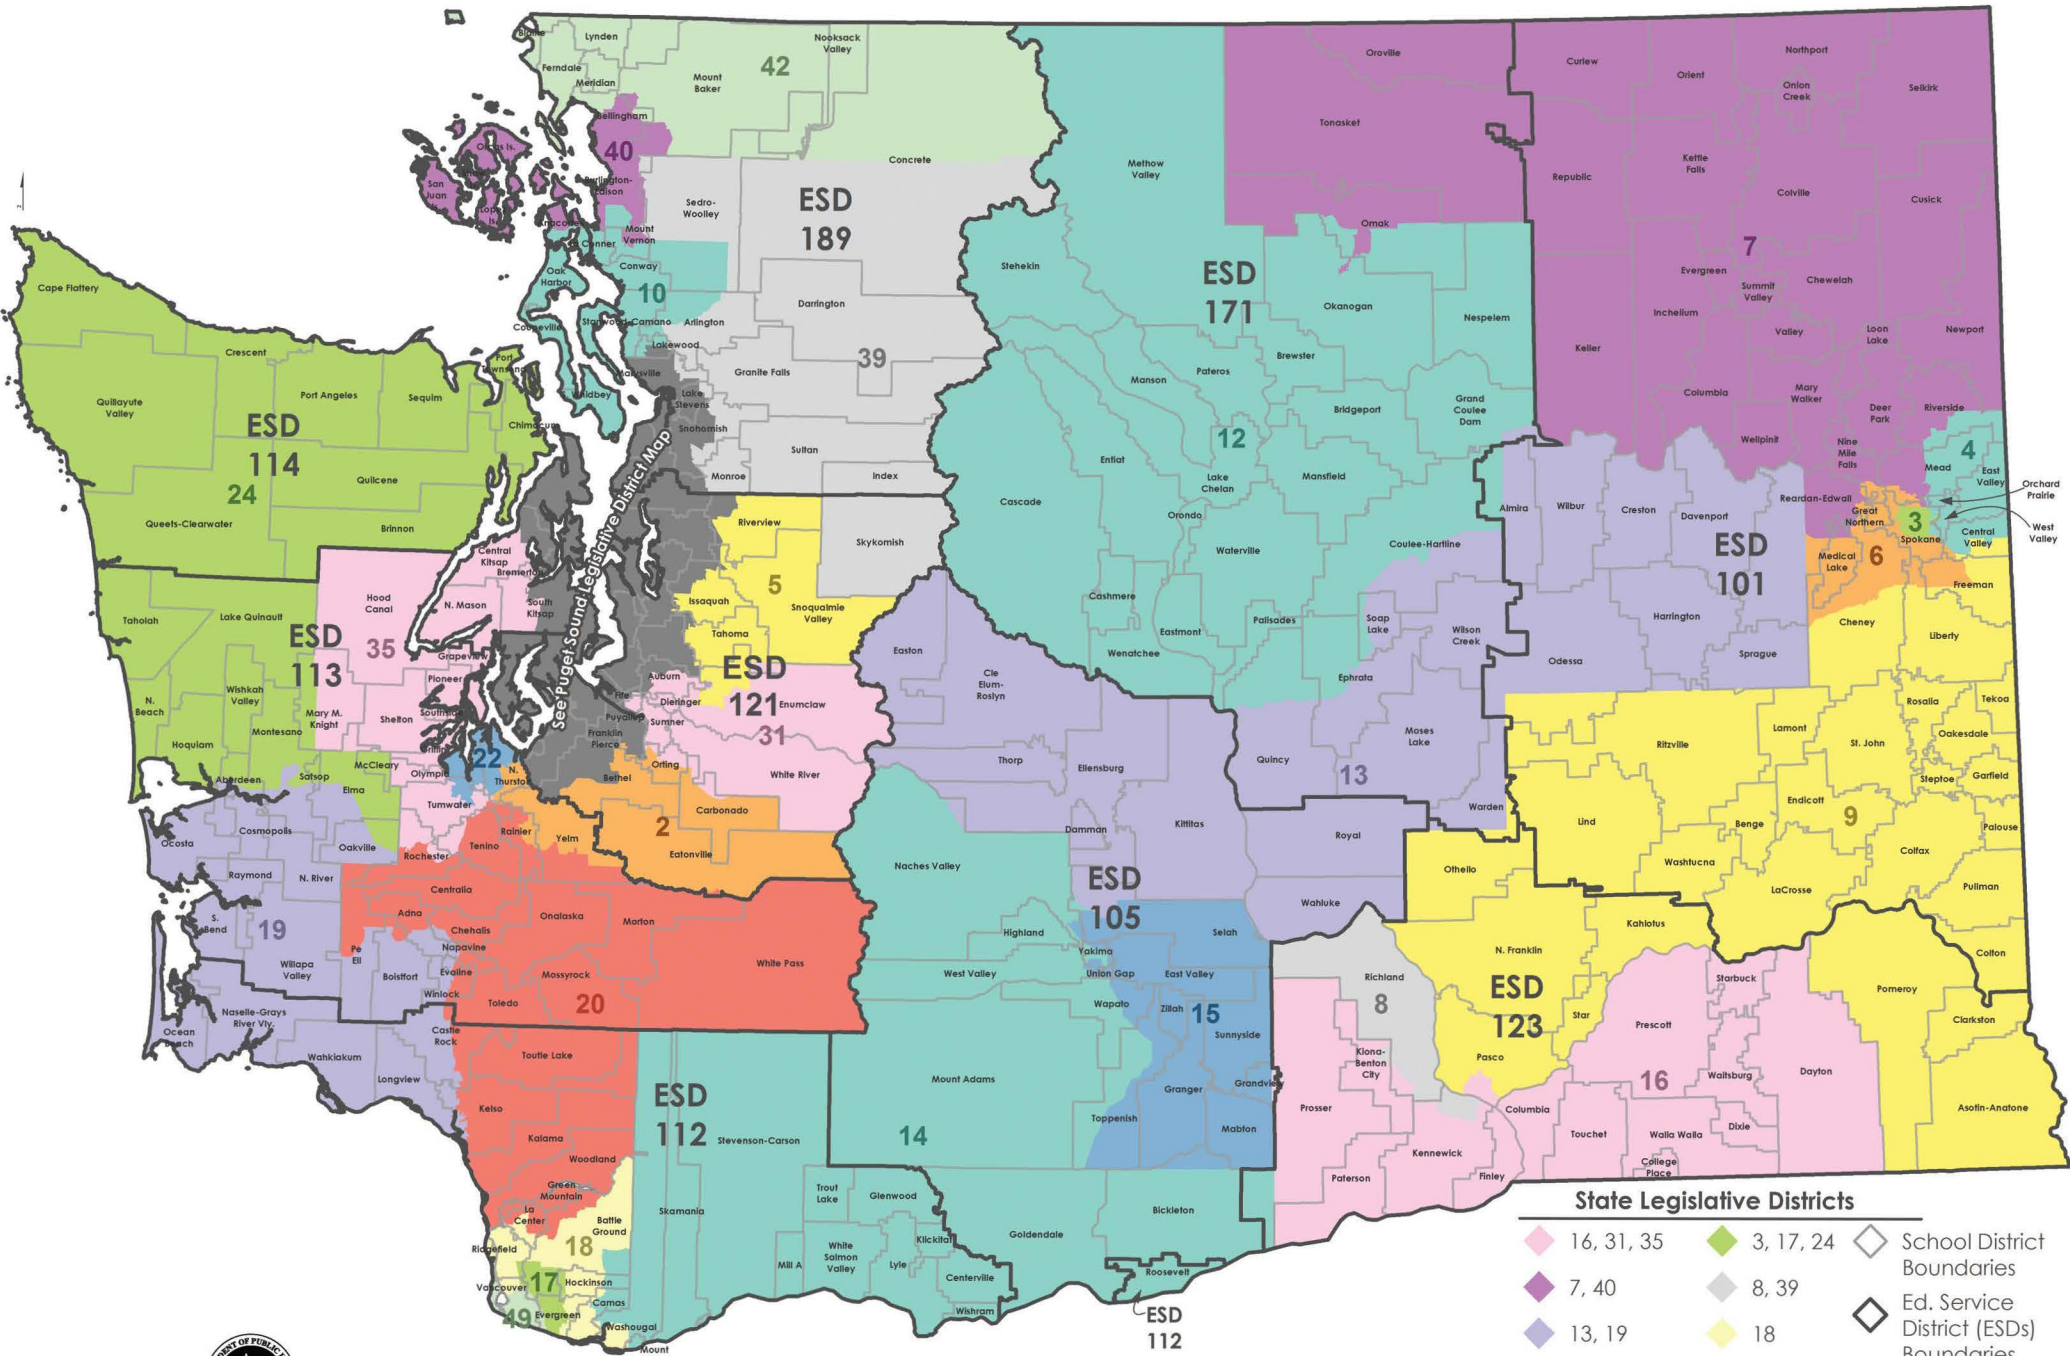

Washington State Legislative Districts

State Legislative Districts

| | | |
|-----------------|-------------|--|
| ◆ 16, 31, 35 | ◆ 3, 17, 24 | ◇ School District Boundaries |
| ◆ 7, 40 | ◆ 8, 39 | ◇ Ed. Service District (ESDs) Boundaries |
| ◆ 13, 19 | ◆ 18 | ◆ See Puget Sound Leg. District Map (on next page) |
| ◆ 15, 22 | ◆ 5, 9 | |
| ◆ 4, 10, 12, 14 | ◆ 2, 6 | |
| ◆ 42, 49 | ◆ 20 | |

State Legislative Districts

within the
Puget Sound Region

State Legislative Districts

- ◆ 1, 29, 30
 - ◆ 21, 33
 - ◆ 25, 26, 46
 - ◆ 28, 32, 37
 - ◆ 43, 44
 - ◆ 45
 - ◆ 27, 36
 - ◆ 11
 - ◆ 47, 48
 - ◆ 34
 - ◆ 23
 - ◆ 38, 41
- ◇ School Districts
 ◆ Educational Service Districts (ESDs)