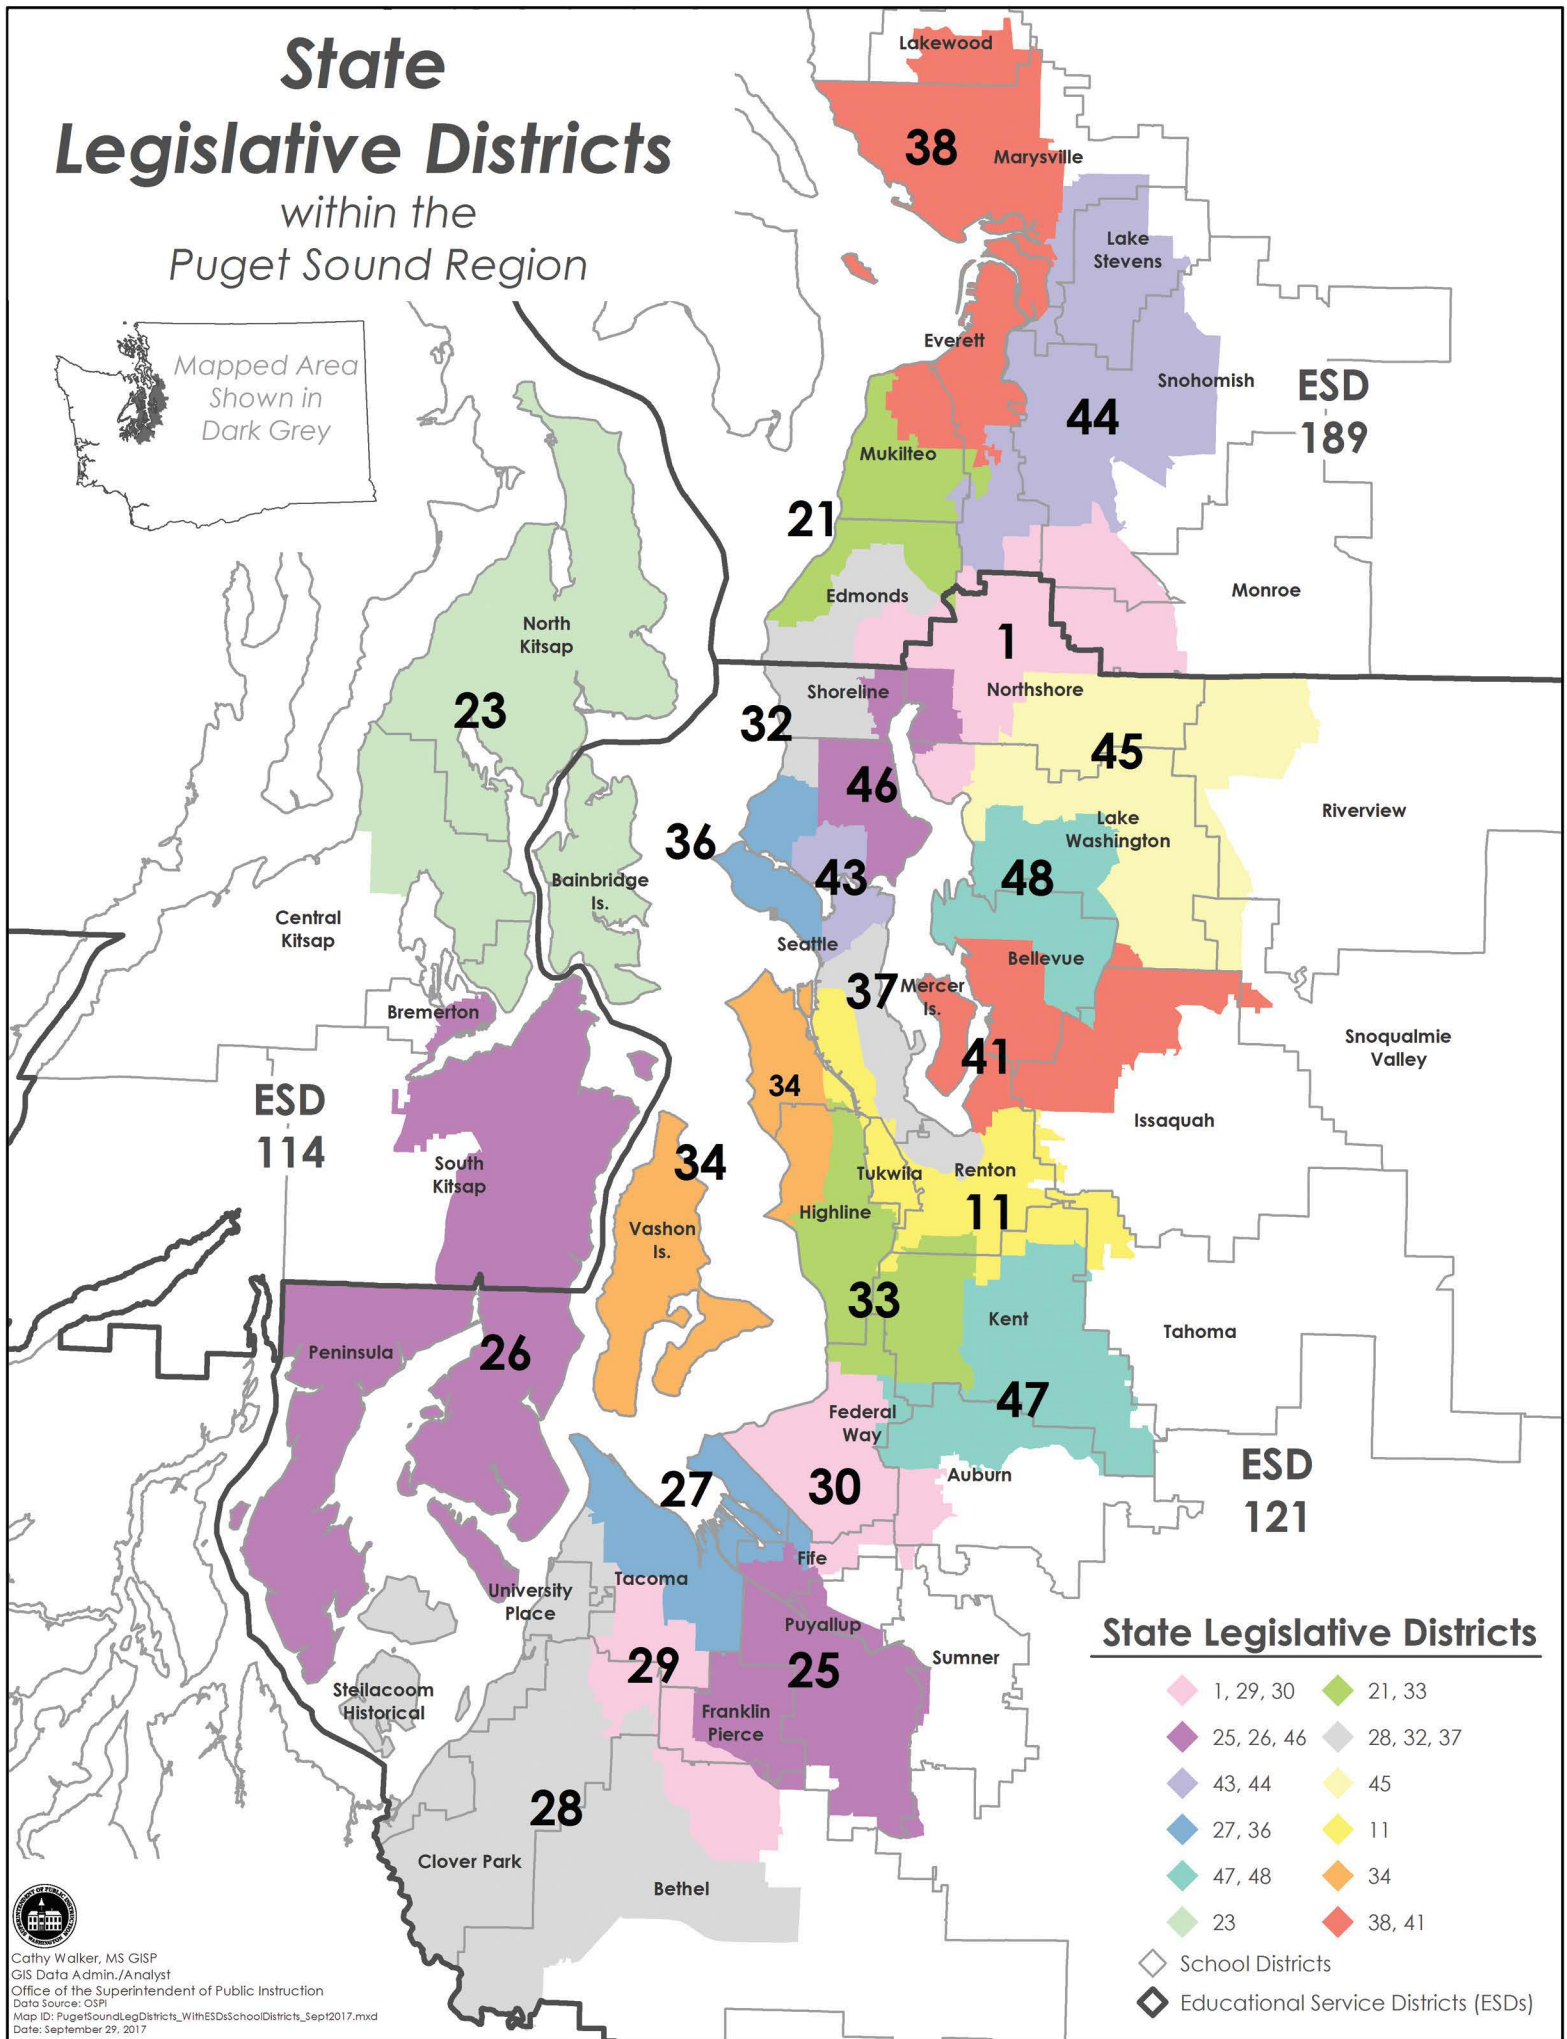

Washington State Legislative Districts

State Legislative Districts

| | | |
|-----------------|-------------|--|
| ◆ 16, 31, 35 | ◆ 3, 17, 24 | ◇ School District Boundaries |
| ◆ 7, 40 | ◆ 8, 39 | ◇ Ed. Service District (ESDs) Boundaries |
| ◆ 13, 19 | ◆ 18 | ◆ See Puget Sound Leg. District Map (on next page) |
| ◆ 15, 22 | ◆ 5, 9 | |
| ◆ 4, 10, 12, 14 | ◆ 2, 6 | |
| ◆ 42, 49 | ◆ 20 | |

State Legislative Districts

within the
Puget Sound Region

State Legislative Districts

- ◆ 1, 29, 30
 - ◆ 21, 33
 - ◆ 25, 26, 46
 - ◆ 28, 32, 37
 - ◆ 43, 44
 - ◆ 45
 - ◆ 27, 36
 - ◆ 11
 - ◆ 47, 48
 - ◆ 34
 - ◆ 23
 - ◆ 38, 41
- ◇ School Districts
 ◆ Educational Service Districts (ESDs)